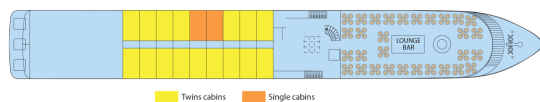

MS Fernao de Magalhaes

4 anchors - Douro - 71 cabins

MS Fernao de Magalhaes

MS Fernao De Magalhaes sails on the Douro (Portugal).

Interior design

Cabins

- PONT INTERMEDIAIRE SINGLE 11 m²
- Middle deck 2 adjustable twin beds 13 m²
- Main deck 1 single bed 11 m²
- Main deck 2 adjustable twin beds 12 m²
- Upper deck 2 adjustable twin beds 13 m²

Decks and technical details

MAIN DECK 15 cabins

MIDDLE DECK 18 cabins

UPPER DECK 38 cabins

Year Built : 2003
Year Renovated : 2015
Guest capacity : 138
Length : 75
Number of cabins : 71
Width : 11.40
Number of cabin decks : 3
**Cabins outside
Elevators**

SUN DECK

MAIN DECK : RESTAURANT

MIDDLE DECK : RECEPTION DESK - LOUNGE BAR WITH DANCEFLOOR

SUN DECK : FITNESS - SUN DECK